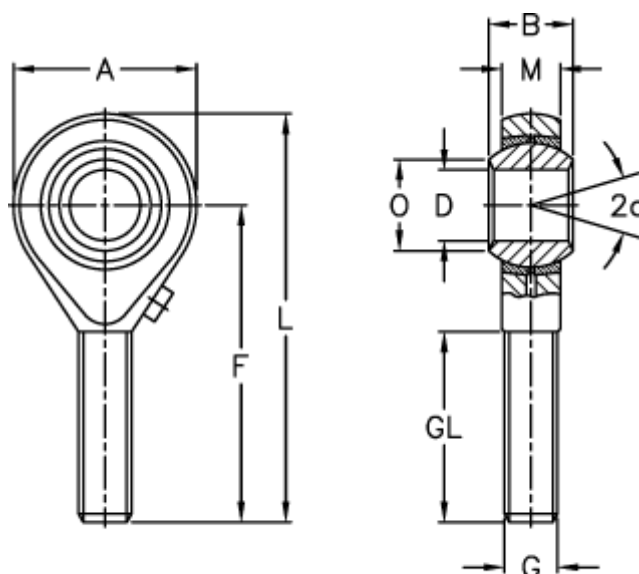

Article number: 54301005

Description: LDK Rod end POS 5L  
Threaded left

## Measures

A	= 16	L	= 41
a (degrees)	= 13	M	= 6.00
B	= 8	O	= 7.70
D	= 5	Static load C0 (kN)	= 7.3
Dynamic load C (kN)	= 2.5	Weight (g)	= 12,5
F	= 33		
g	= M5		
GL	= 20		